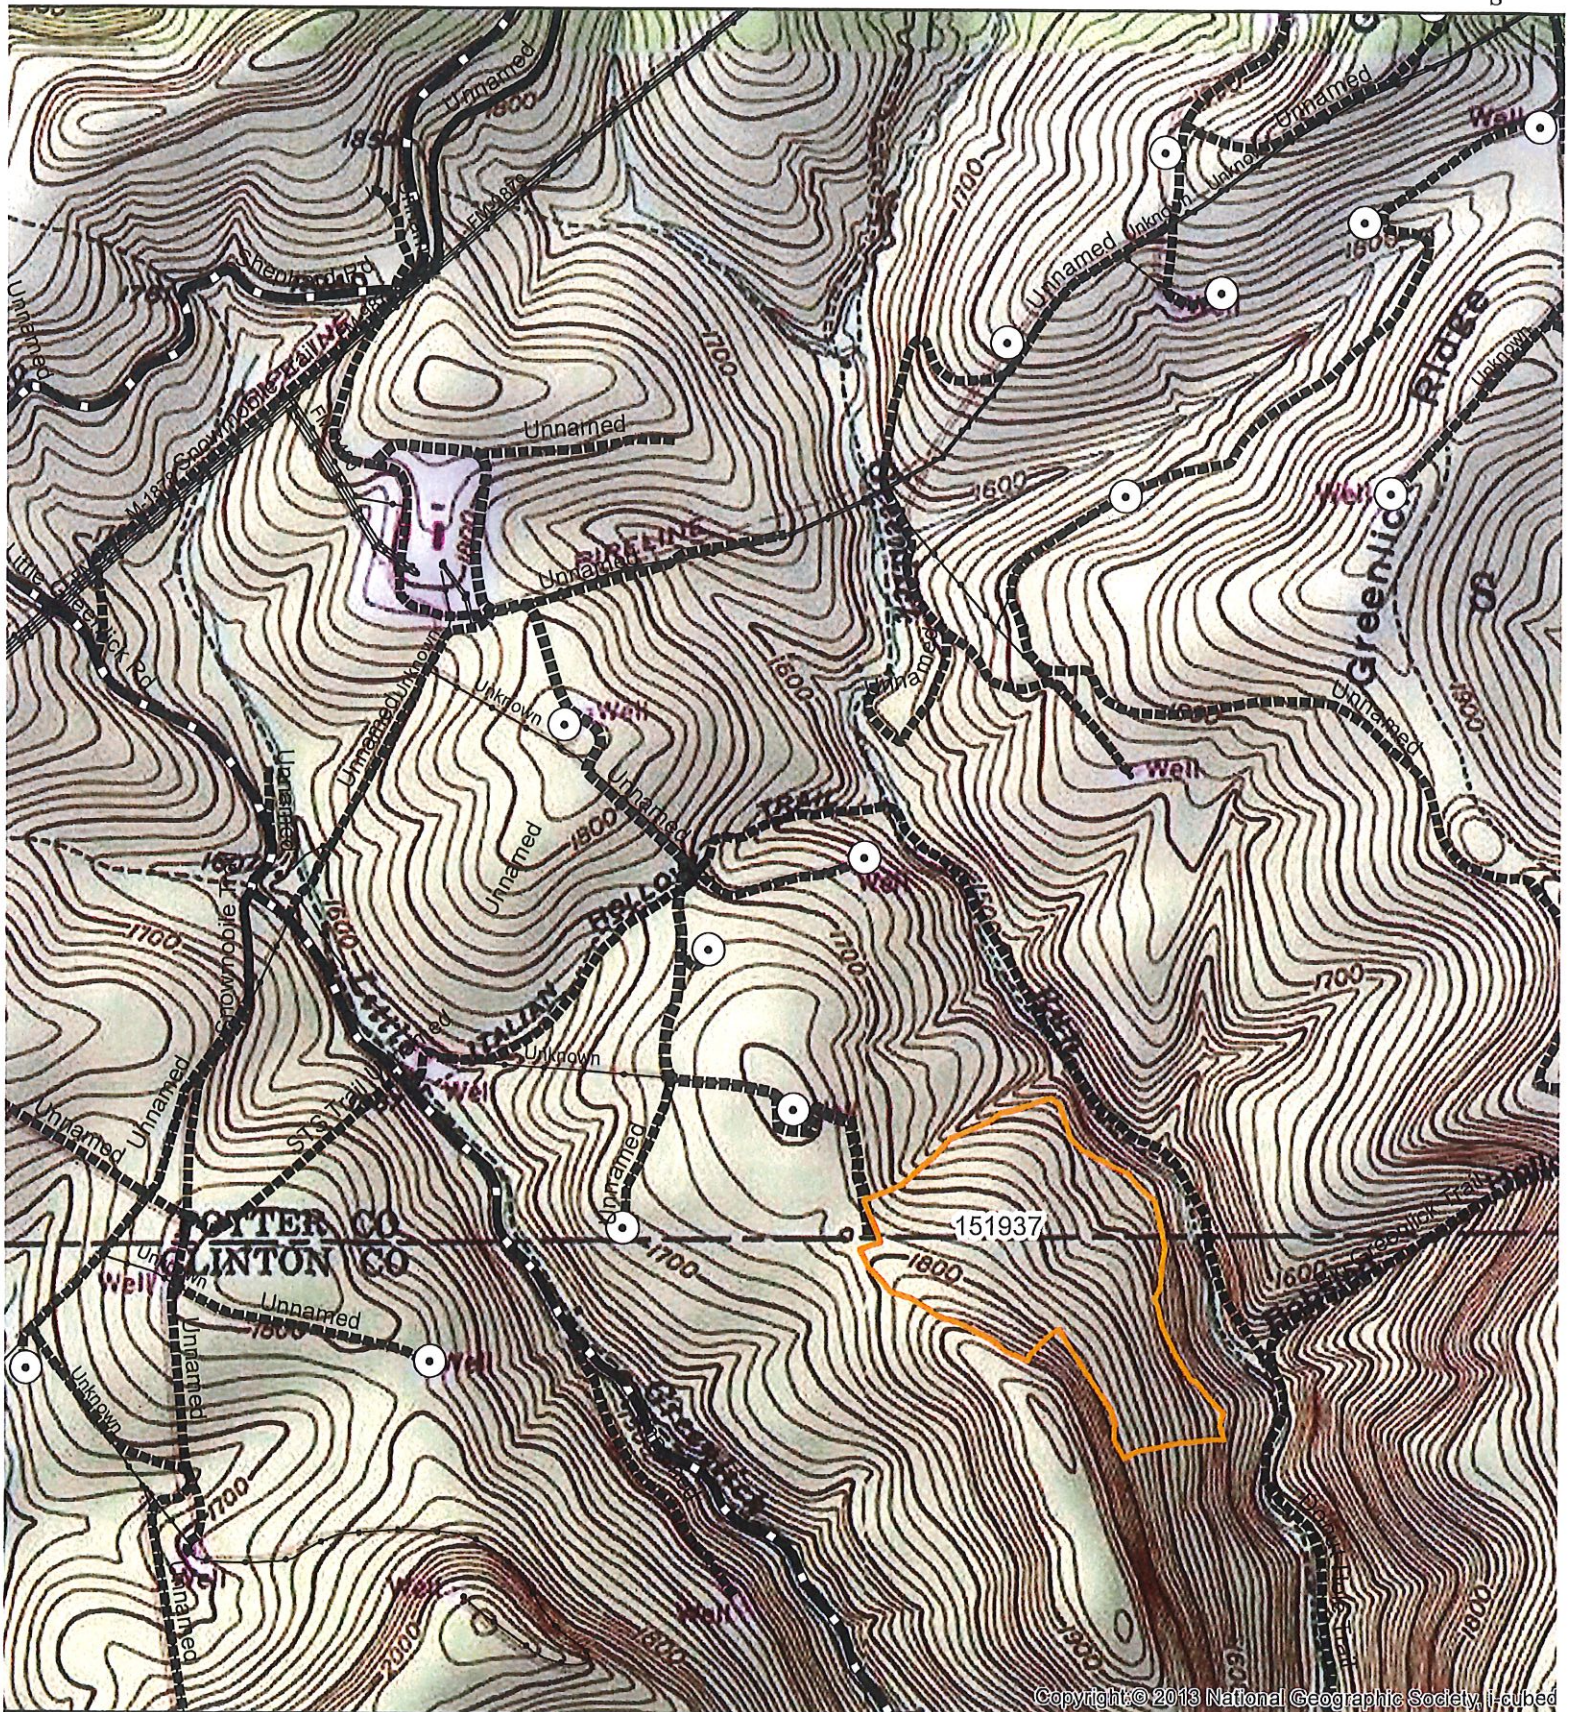

Herbicide (151931)

46 Acres

Abbott Township

Potter County

Oleona Quad

Chris Beaver

1" = 1320'

Steep Herbicide 151943
52 Acres
Potter County, Abbott Township, Galeton Quad
Troy Stimaker

Projeey # 151942, Broadcast Herbicide (Steep)
91 Acres
Potter County, Wharton Township, Conrad Quad
Troy Stimaker

0 410 820 1,640 2,460 3,280 Feet

Herbicide (151937)

Chris Beaver

69 acres

Stewardson and Chapman Townships

Potter and Clinton Counties

Young Womans Creek Quad

1"=1320'

Map Date: August 13, 2019

Map Author: Marc Popchak

Map Date: August 13, 2019

Map Author: Marc Popchak

151932
32 Acres
Broadcast Herbicide-Flat
Portage Township
Cory Gulvas
Scale 1"=1320'