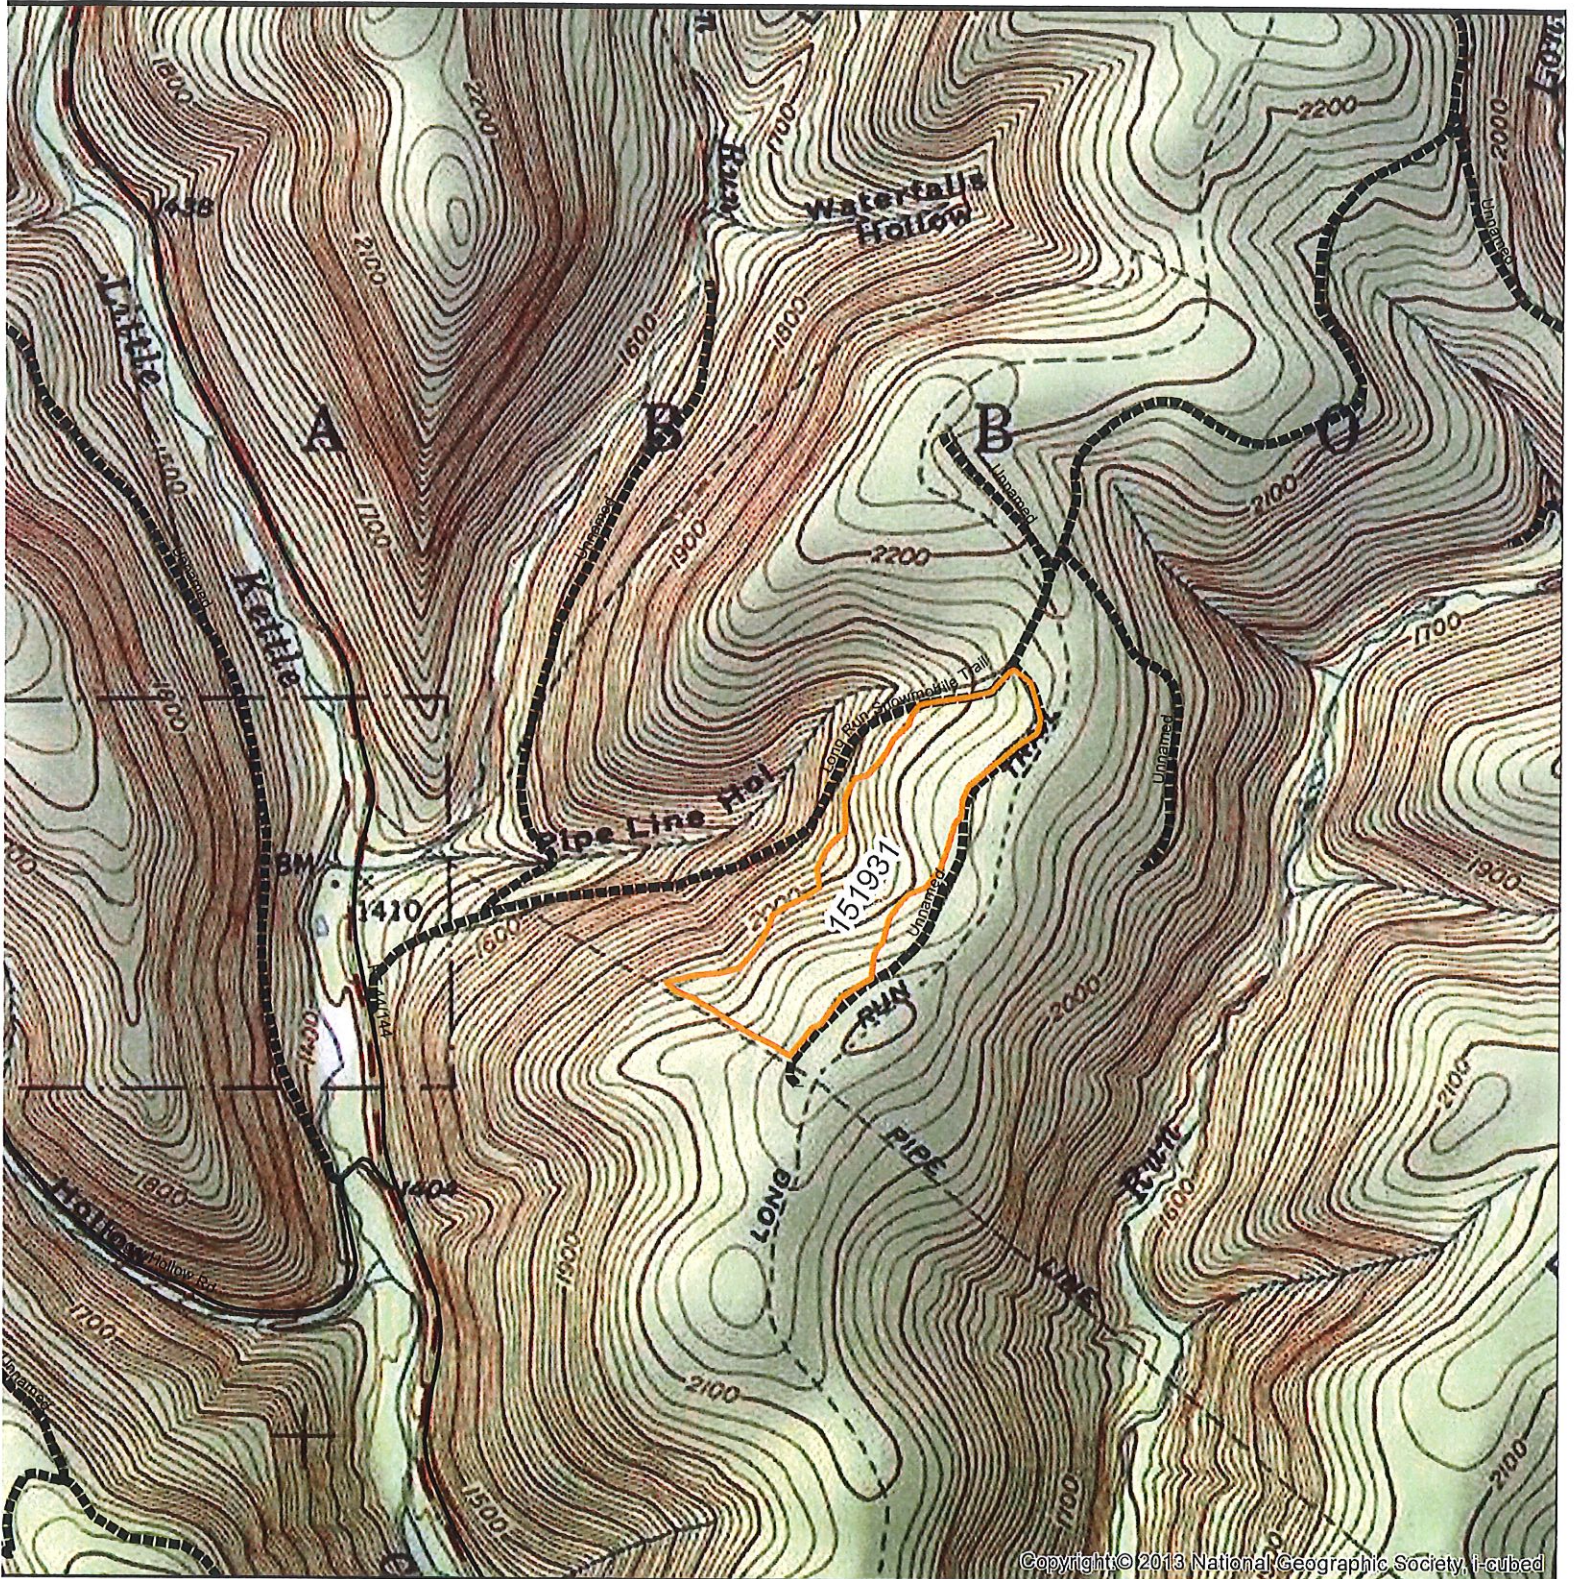

Herbicide (151931)

46 Acres

Abbott Township

Potter County

Oleona Quad

Chris Beaver

1" = 1320'

Steep Herbicide 151943
52 Acres
Potter County, Abbott Township, Galeton Quad
Troy Stimaker

Projeey # 151942, Broadcast Herbicide (Steep)
91 Acres
Potter County, Wharton Township, Conrad Quad
Troy Stimaker

0 410 820 1,640 2,460 3,280 Feet

Herbicide (151937)

Chris Beaver

69 acres

Stewardson and Chapman Townships

Potter and Clinton Counties

Young Womans Creek Quad

1"=1320'

Map Date: August 13, 2019

Map Author: Marc Popchak

Map Date: August 13, 2019

Map Author: Marc Popchak

151932
32 Acres
Broadcast Herbicide-Flat
Portage Township
Cory Gulvas
Scale 1"=1320'