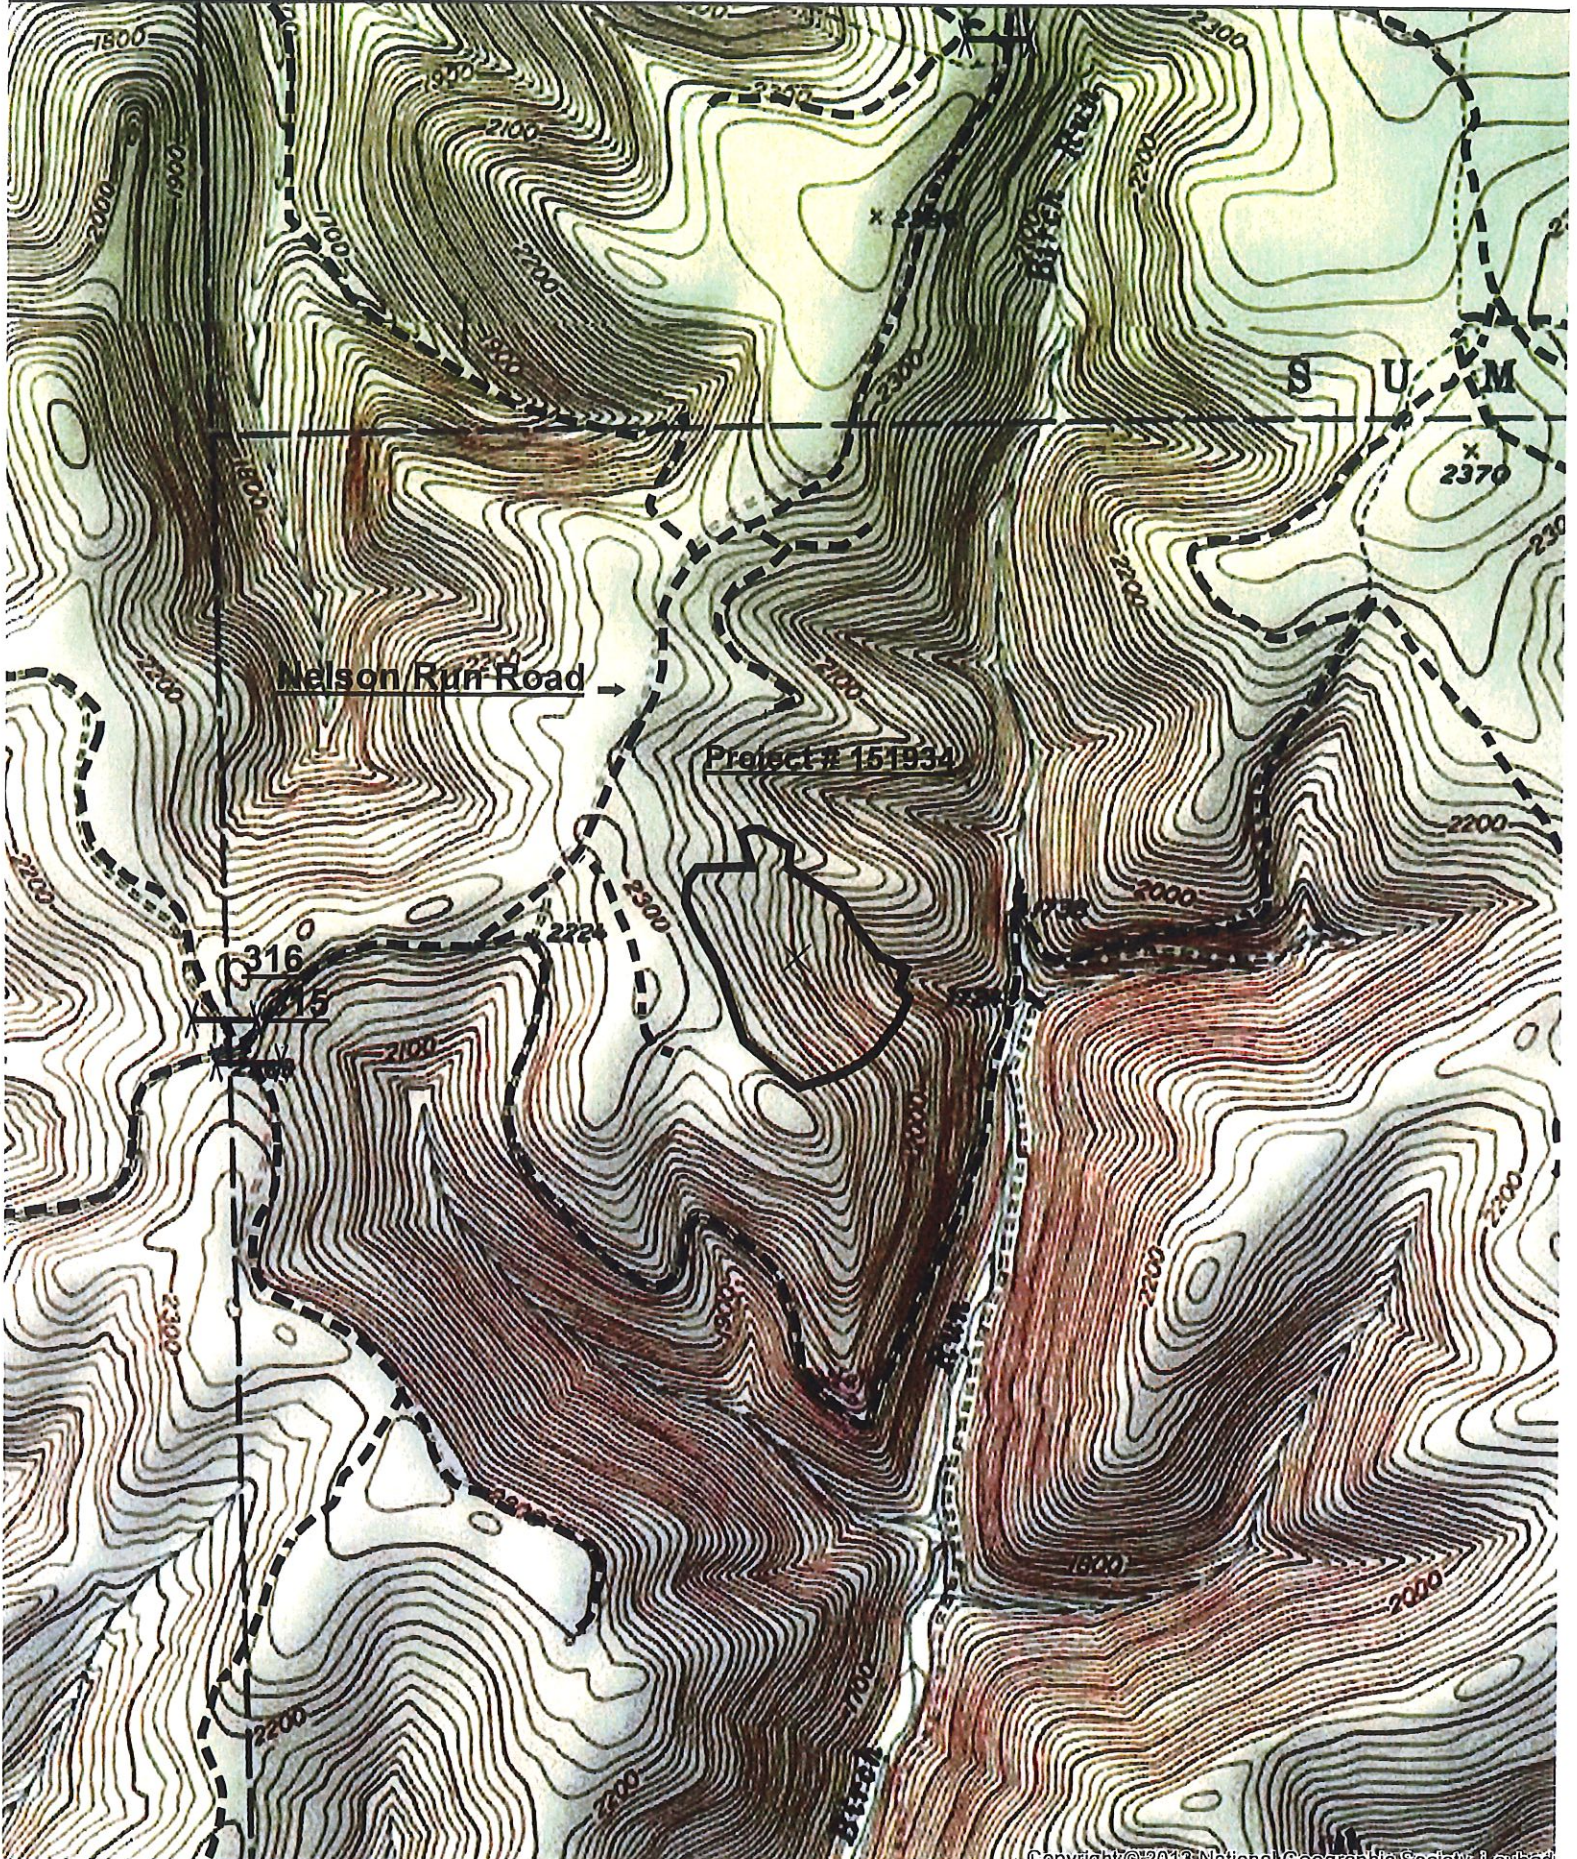

Herbicide (151931)

46 Acres

Abbott Township

Potter County

Oleona Quad

Chris Beaver

1" = 1320'

Steep Herbicide 151943
52 Acres
Potter County, Abbott Township, Galeton Quad
Troy Stimaker

Projeey # 151942, Broadcast Herbicide (Steep)
91 Acres
Potter County, Wharton Township, Conrad Quad
Troy Stimaker

0 410 820 1,640 2,460 3,280 Feet

Herbicide (151937)

Chris Beaver

69 acres

Stewardson and Chapman Townships

Potter and Clinton Counties

Young Womans Creek Quad

1"=1320'

Map Date: August 13, 2019

Map Author: Marc Popchak

Map Date: August 13, 2019

Map Author: Marc Popchak

151932
32 Acres
Broadcast Herbicide-Flat
Portage Township
Cory Gulvas
Scale 1"=1320'