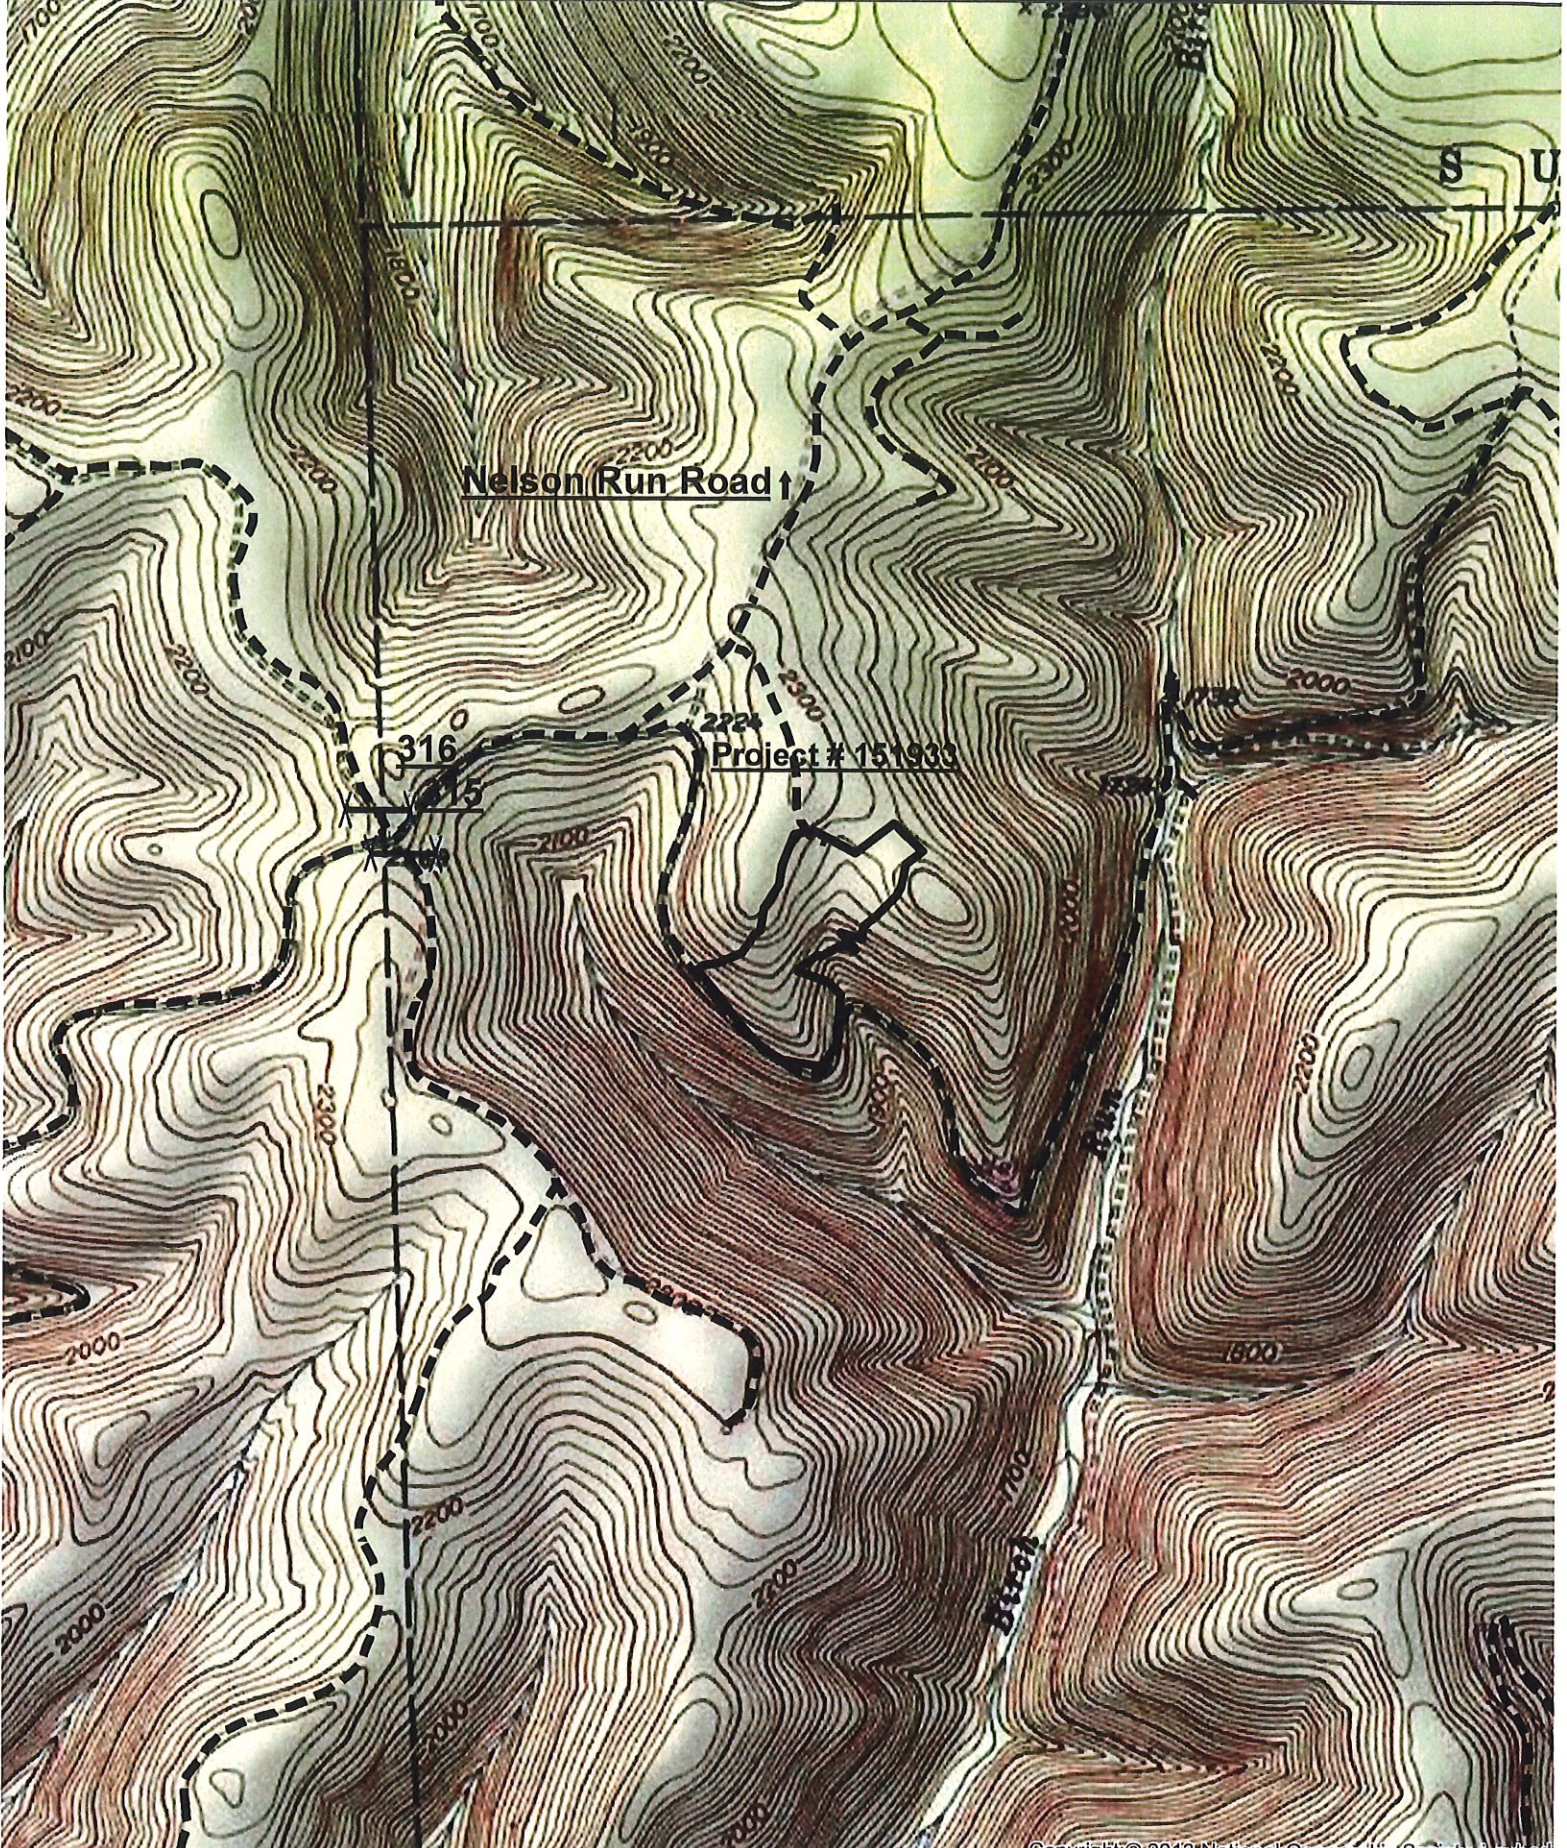

Herbicide (151931)

46 Acres

Abbott Township

Potter County

Oleona Quad

Chris Beaver

1" = 1320'

Steep Herbicide 151943
52 Acres
Potter County, Abbott Township, Galeton Quad
Troy Stimaker

Projeey # 151942, Broadcast Herbicide (Steep)
91 Acres
Potter County, Wharton Township, Conrad Quad
Troy Stimaker

0 410 820 1,640 2,460 3,280 Feet

Herbicide (151937)

Chris Beaver

69 acres

Stewardson and Chapman Townships

Potter and Clinton Counties

Young Womans Creek Quad

1"=1320'

Map Date: August 13, 2019

Map Author: Marc Popchak

Map Date: August 13, 2019

Map Author: Marc Popchak

151932
32 Acres
Broadcast Herbicide-Flat
Portage Township
Cory Gulvas
Scale 1"=1320'