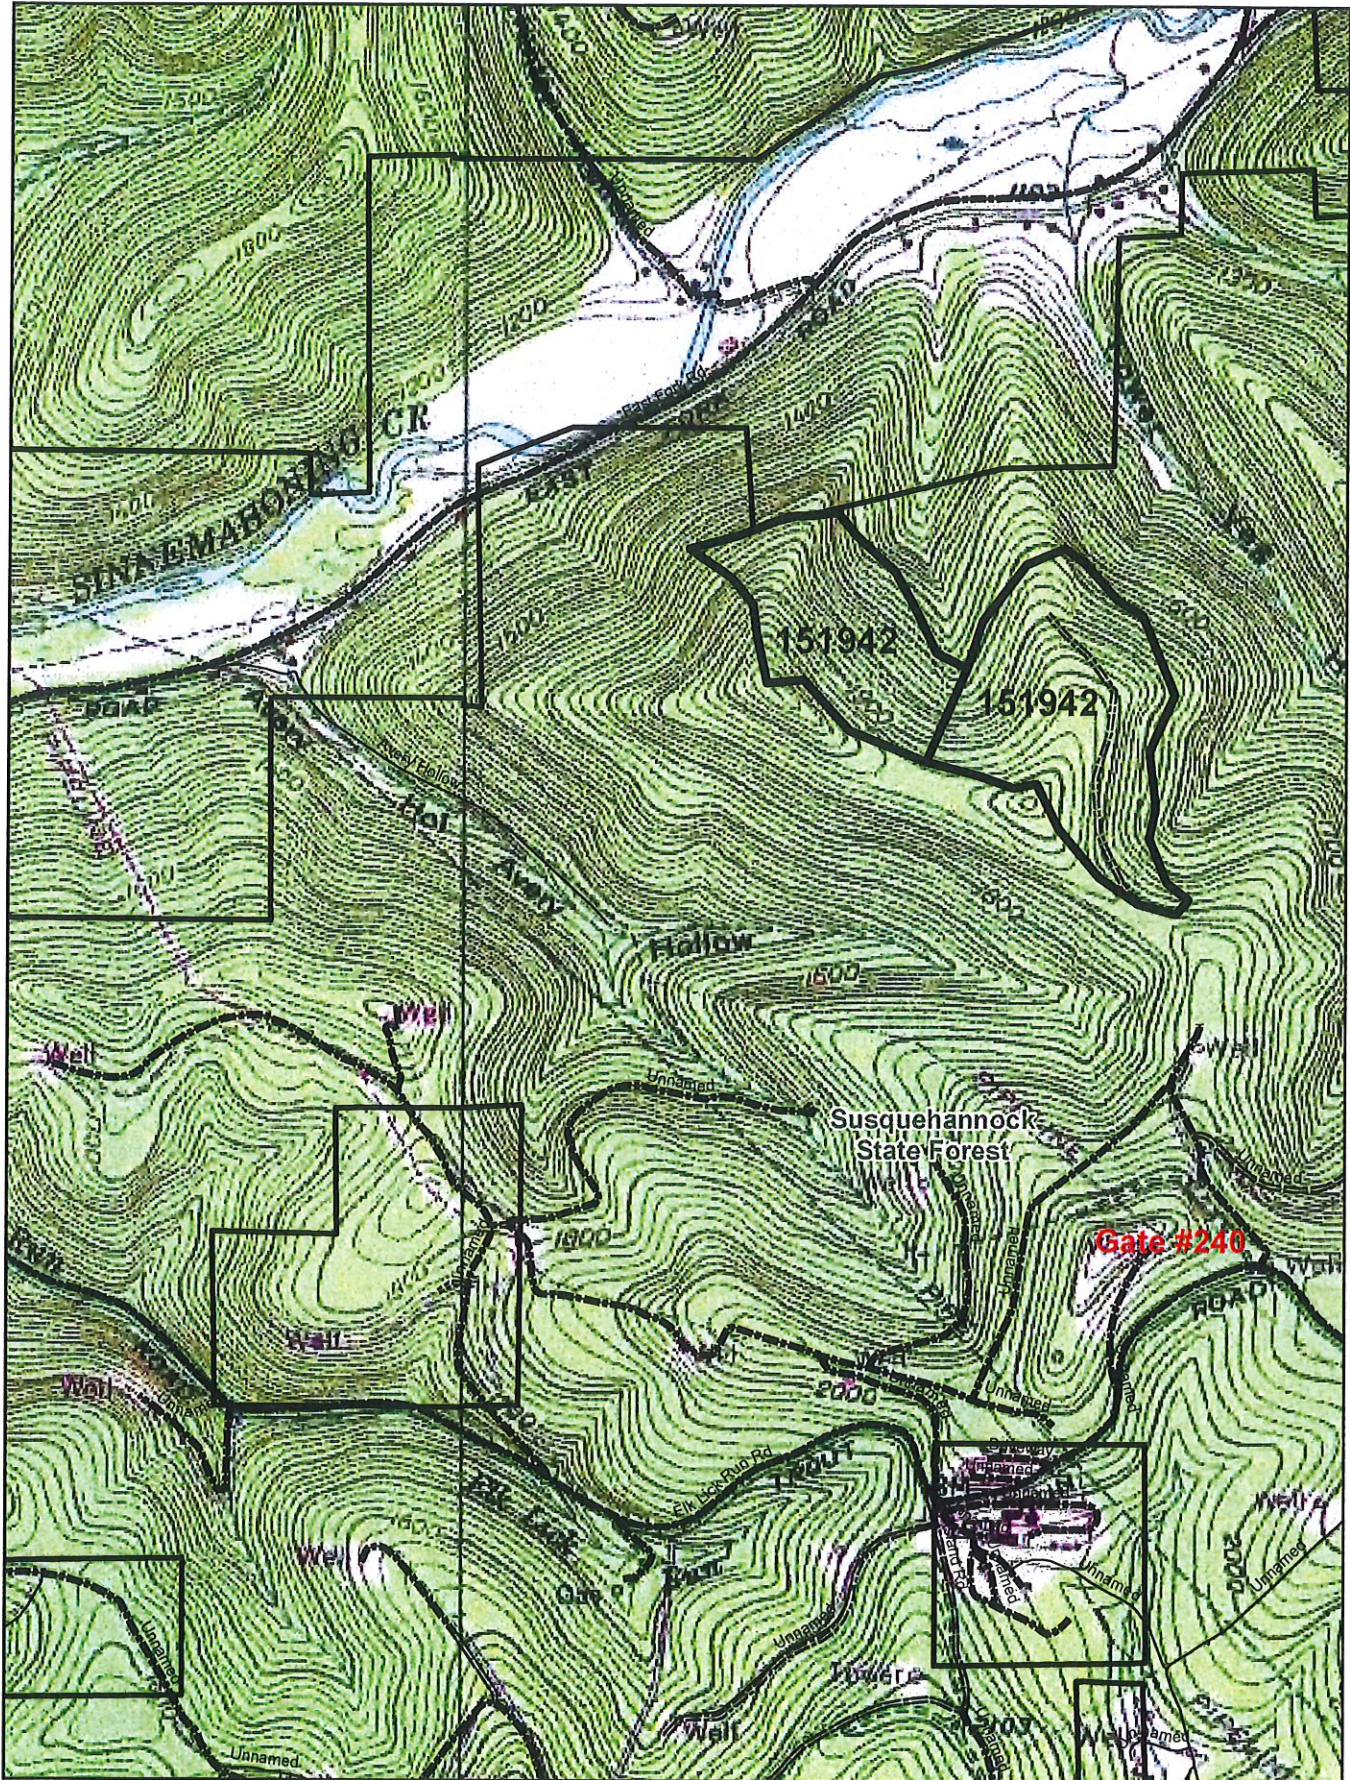

Herbicide (151931)

46 Acres

Abbott Township

Potter County

Oleona Quad

Chris Beaver

1" = 1320'

Steep Herbicide 151943
52 Acres
Potter County, Abbott Township, Galeton Quad
Troy Stimaker

Projeey # 151942, Broadcast Herbicide (Steep)
91 Acres
Potter County, Wharton Township, Conrad Quad
Troy Stimaker

0 410 820 1,640 2,460 3,280 Feet

Herbicide (151937)

Chris Beaver

69 acres

Stewardson and Chapman Townships

Potter and Clinton Counties

Young Womans Creek Quad

1"=1320'

Map Date: August 13, 2019

Map Author: Marc Popchak

Map Date: August 13, 2019

Map Author: Marc Popchak

151932
32 Acres
Broadcast Herbicide-Flat
Portage Township
Cory Gulvas
Scale 1"=1320'