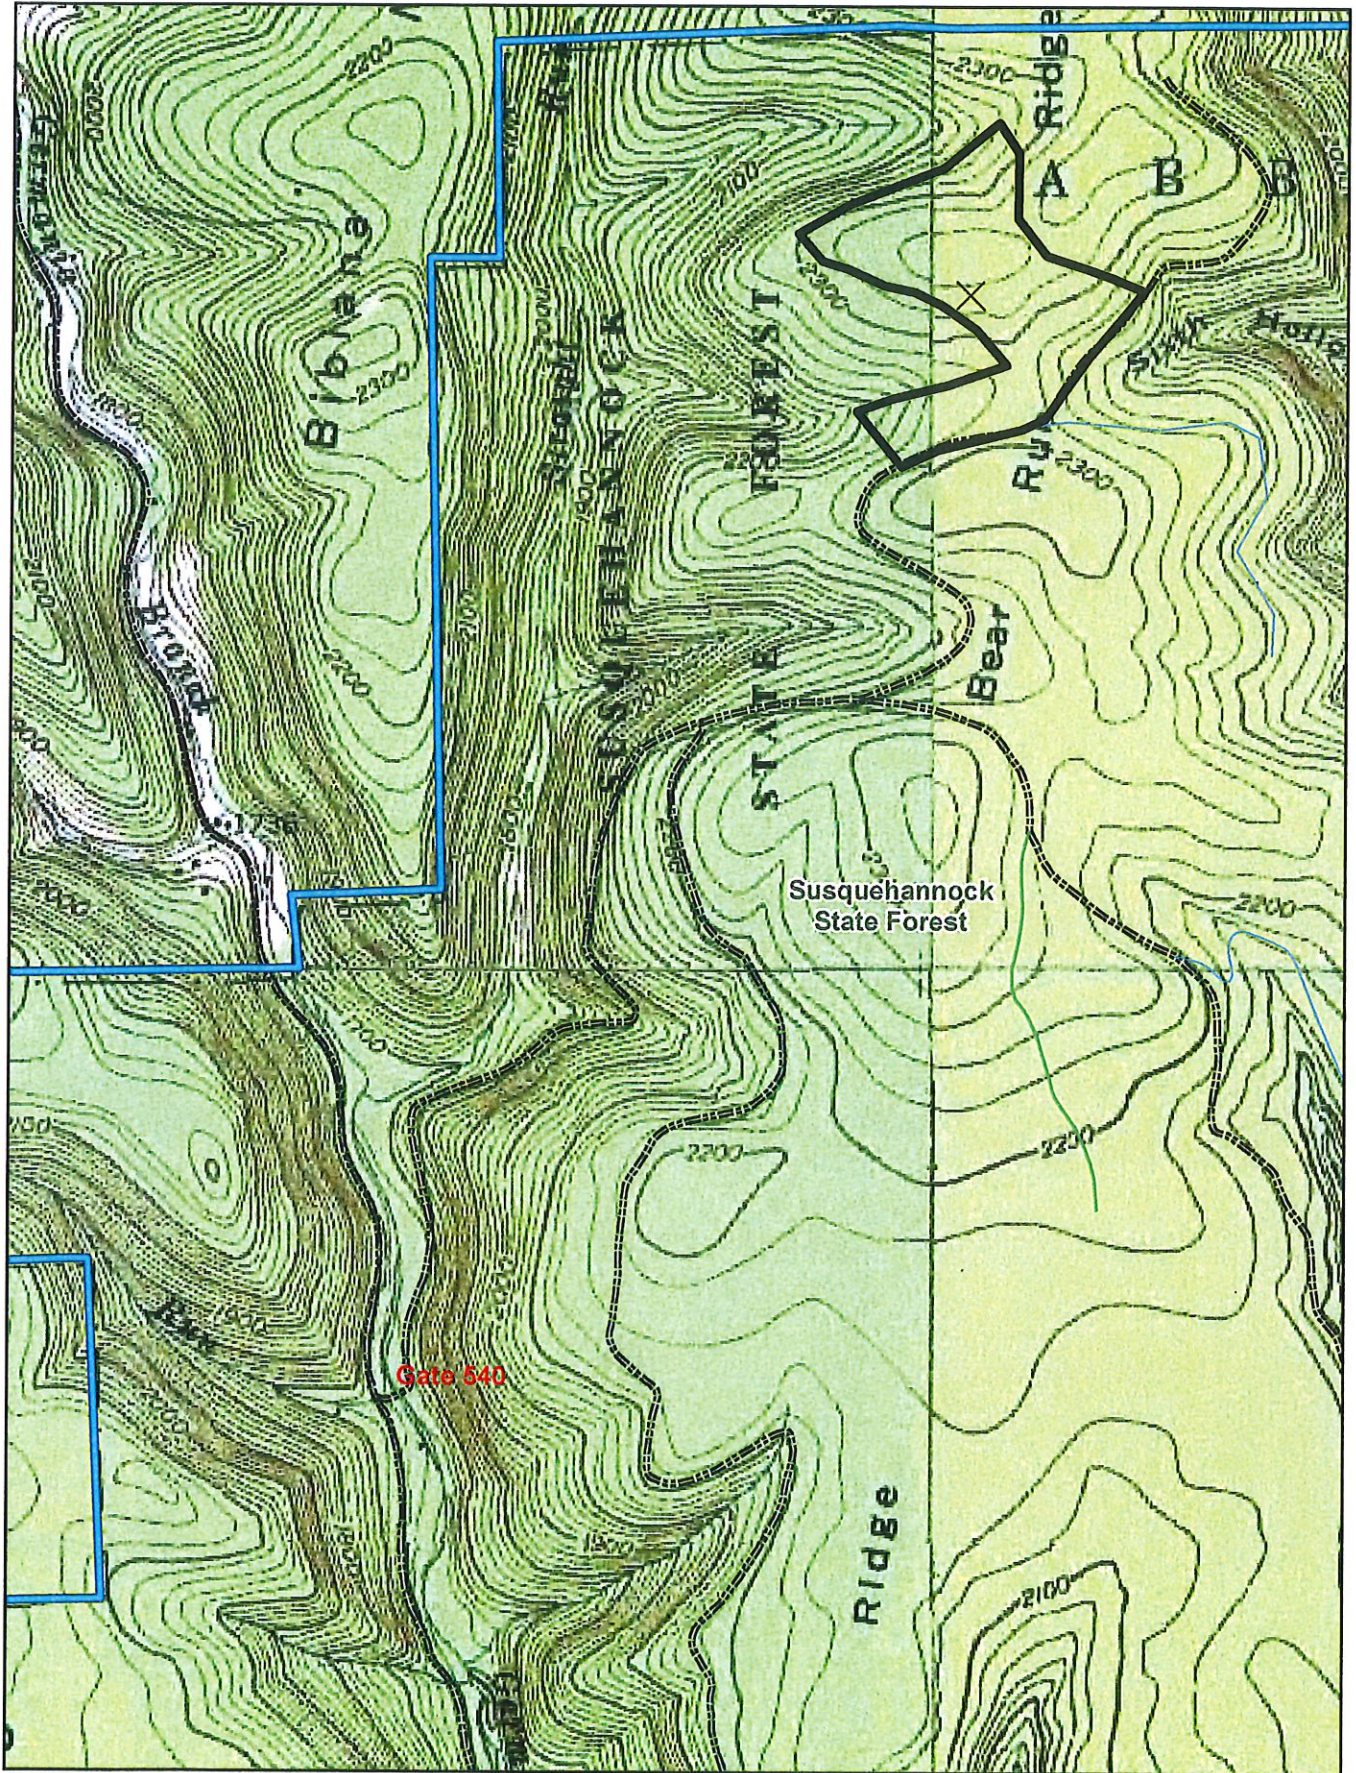

Herbicide (151931)

46 Acres

Abbott Township

Potter County

Oleona Quad

Chris Beaver

1" = 1320'

Steep Herbicide 151943
52 Acres
Potter County, Abbott Township, Galeton Quad
Troy Stimaker

Projeey # 151942, Broadcast Herbicide (Steep)
91 Acres
Potter County, Wharton Township, Conrad Quad
Troy Stimaker

0 410 820 1,640 2,460 3,280 Feet

Herbicide (151937)

Chris Beaver

69 acres

Stewardson and Chapman Townships

Potter and Clinton Counties

Young Womans Creek Quad

1"=1320'

Map Date: August 13, 2019

Map Author: Marc Popchak

Map Date: August 13, 2019

Map Author: Marc Popchak

151932
32 Acres
Broadcast Herbicide-Flat
Portage Township
Cory Gulvas
Scale 1"=1320'